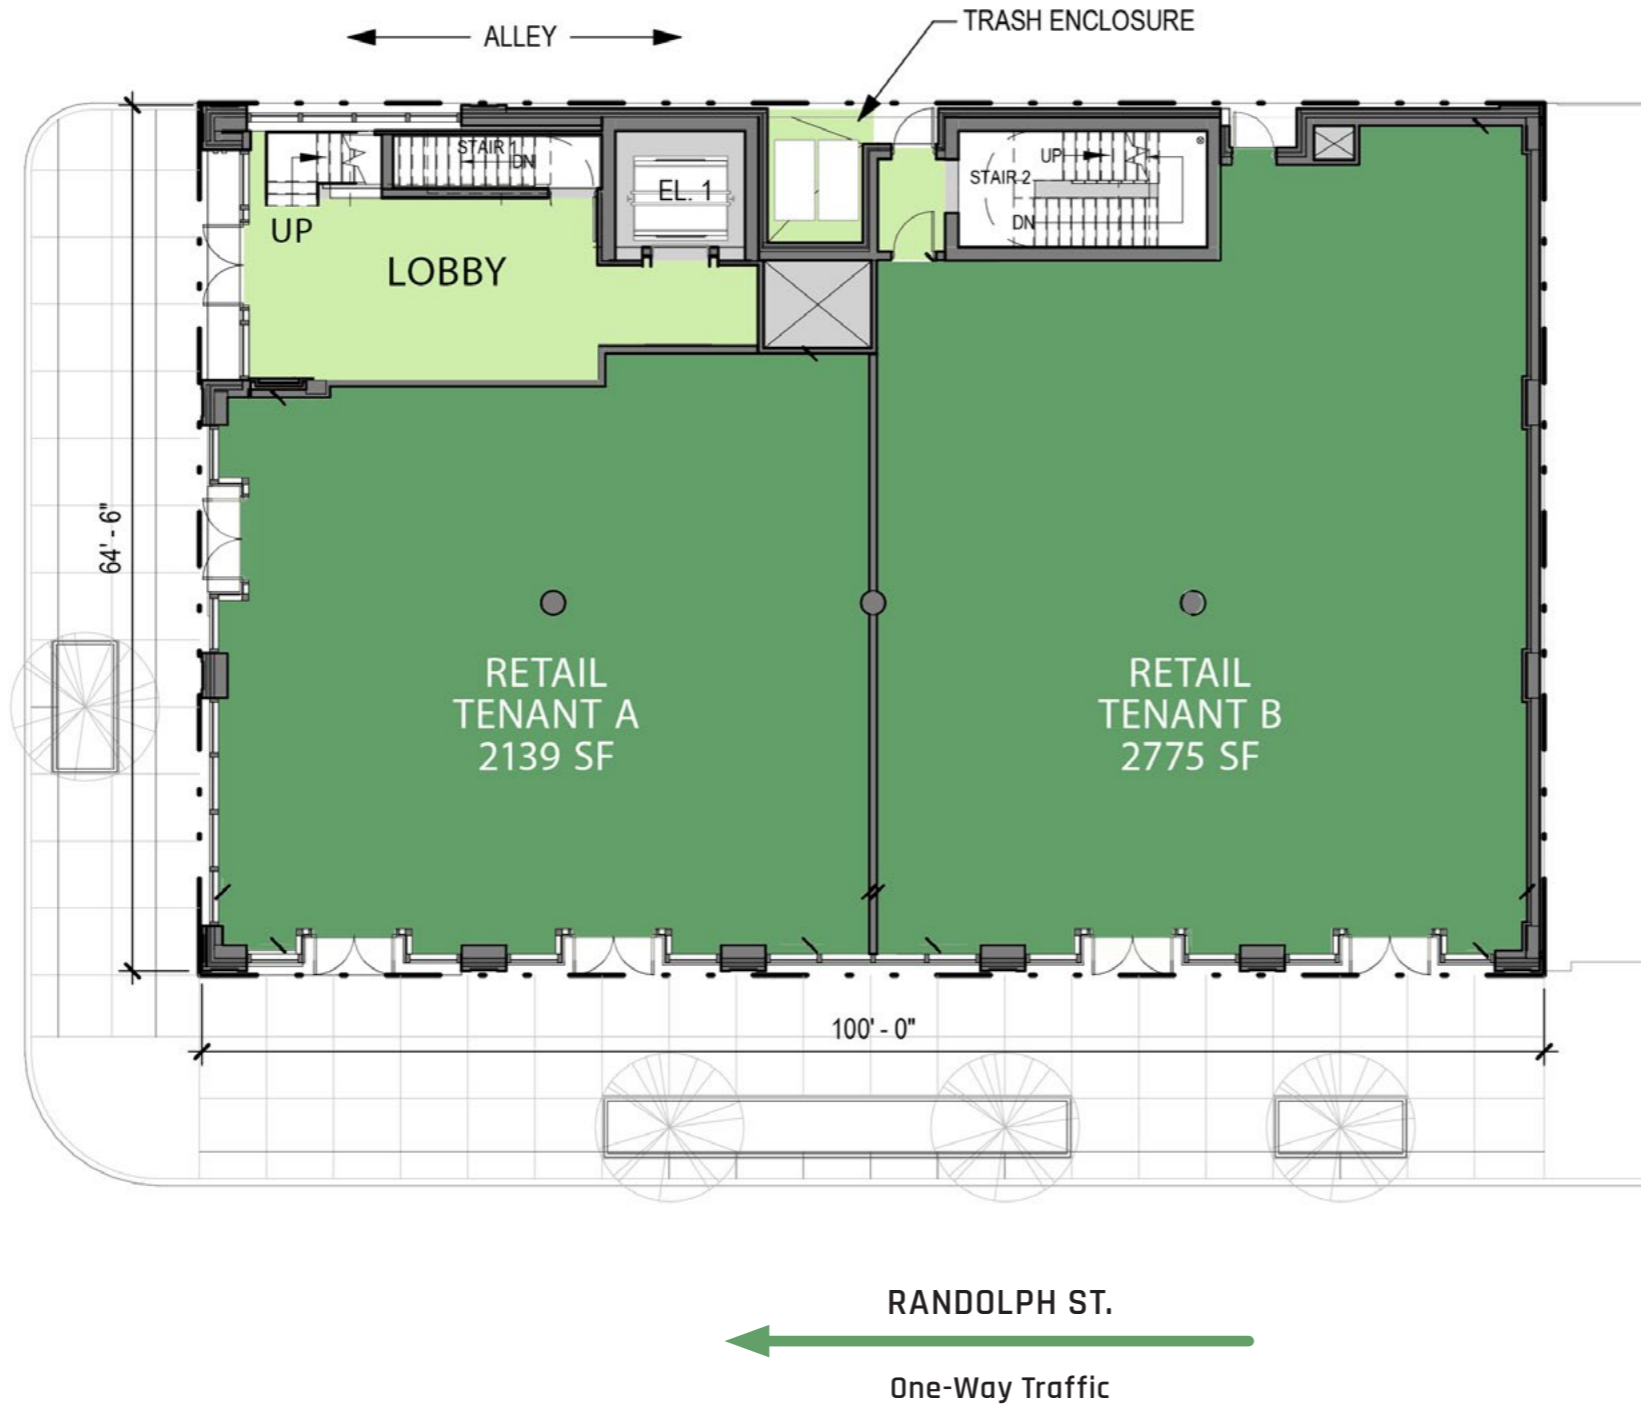

LEVEL 1 - RETAIL

AREA TYPE

- Common
- Core/BOH
- Retail

FLOOR AREAS

RETAIL LEVEL

Common	589 SF
Core/BOH	513 SF
Retail	4,914 SF
Total Floor Area	6,016 SF