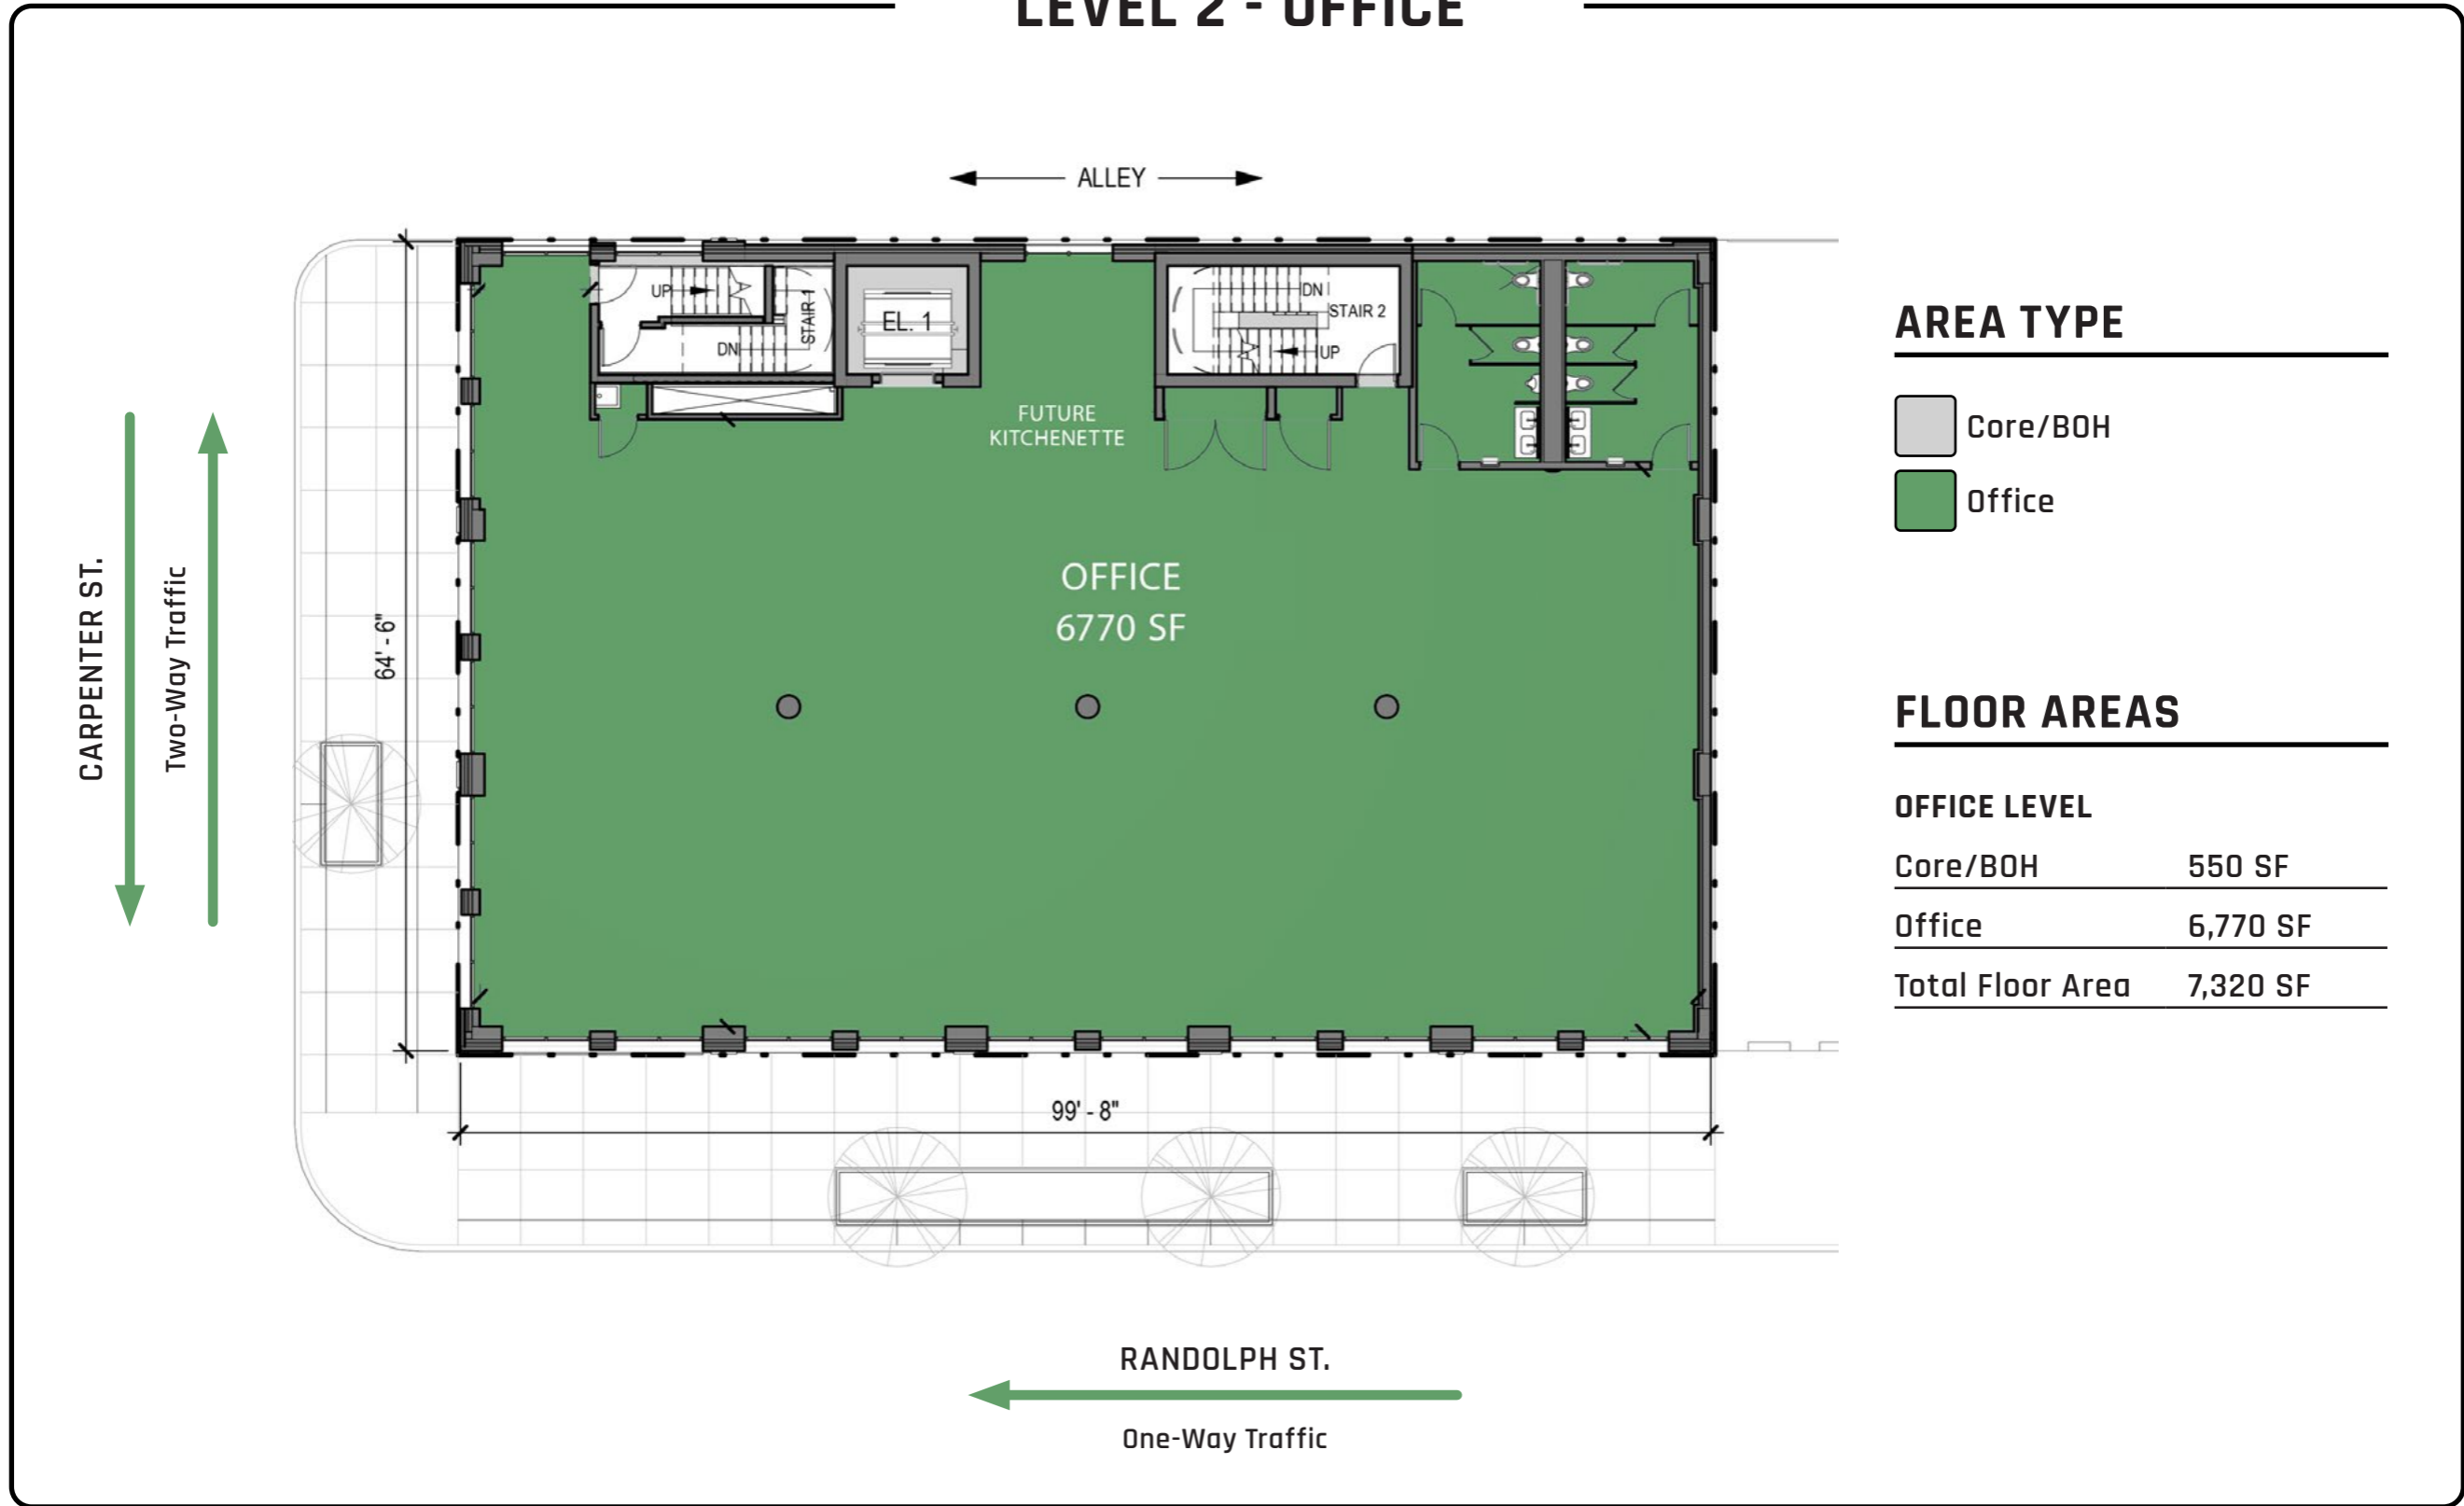

LEVEL 2 - OFFICE

AREA TYPE

- Core/BOH
- Office

FLOOR AREAS

OFFICE LEVEL

Core/BOH	550 SF
Office	6,770 SF
Total Floor Area	7,320 SF